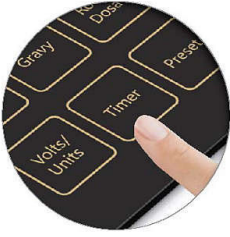

- 0 to 3 hours time setting
- 10 preset menus for different Indian recipies

Simple panel design makes cooking easy

- Sensor touch keys for ease of use
- High quality full glass panel for premium finish & easy cook

PHILIPS

Highlights

0 to 3 hours time setting

0 to 3 hours time setting

10 preset menus

10 preset menus for different Indian recipes

24 hours preset timer function

24 hours preset timer function for delayed cooking

High quality full glass panel

High quality full glass panel for premium finish & easy cook

Sensor touch keys

Sensor touch keys for ease of use

upto 2100W for fast cooking

upto 2100W for fast cooking

Specifications