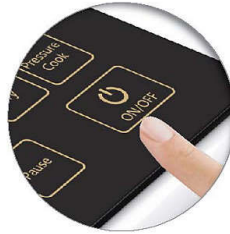

- 0 to 3 hours time setting
- 10 preset menus for different Indian recipies

Simple panel design makes cooking easy

- Sensor touch keys for ease of use
- High quality full glass panel for premium finish & easy cook

PHILIPS

Highlights

0 to 3 hours time setting

0 to 3 hours time setting

10 preset menus

10 preset menus for different Indian recipes

24 hours preset timer function

24 hours preset timer function for delayed cooking

High quality full glass panel

High quality full glass panel for premium finish & easy cook

Sensor touch keys

Sensor touch keys for ease of use

upto 2100W for fast cooking

upto 2100W for fast cooking

Specifications